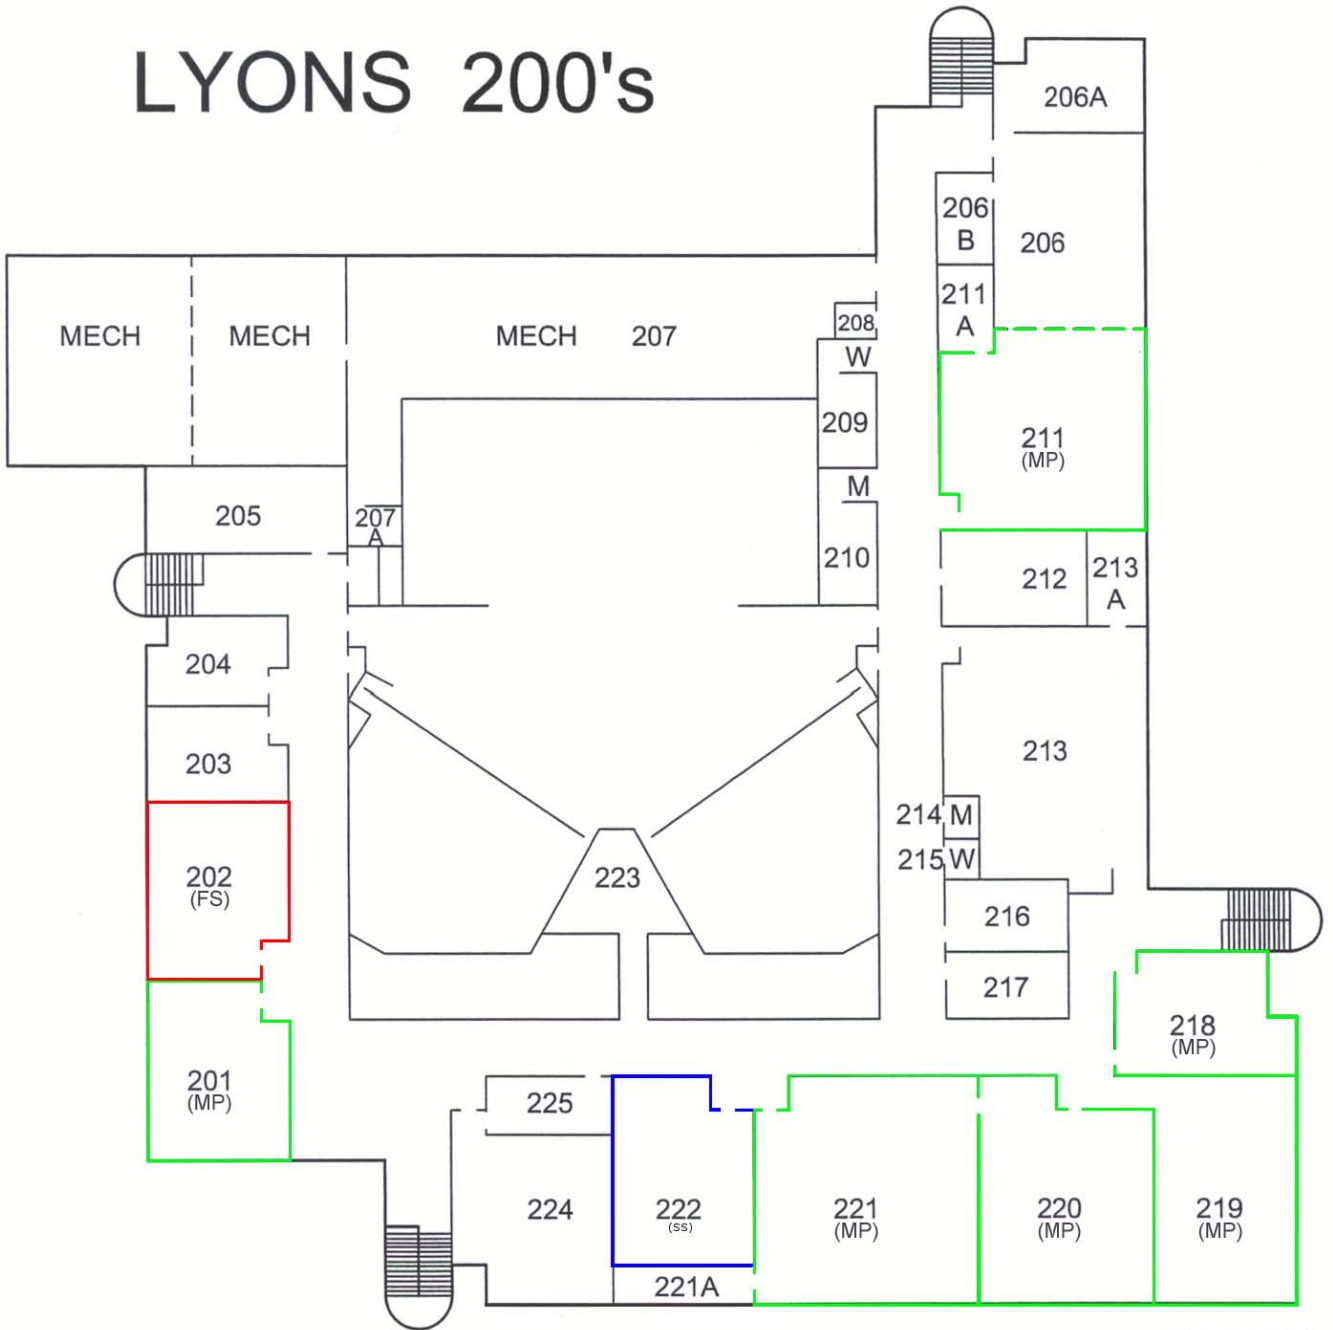

- Full-Smart (FS)
- Semi-Smart (SS)
- Mounted Projector (MP)

LYONS 200's

10/21/02