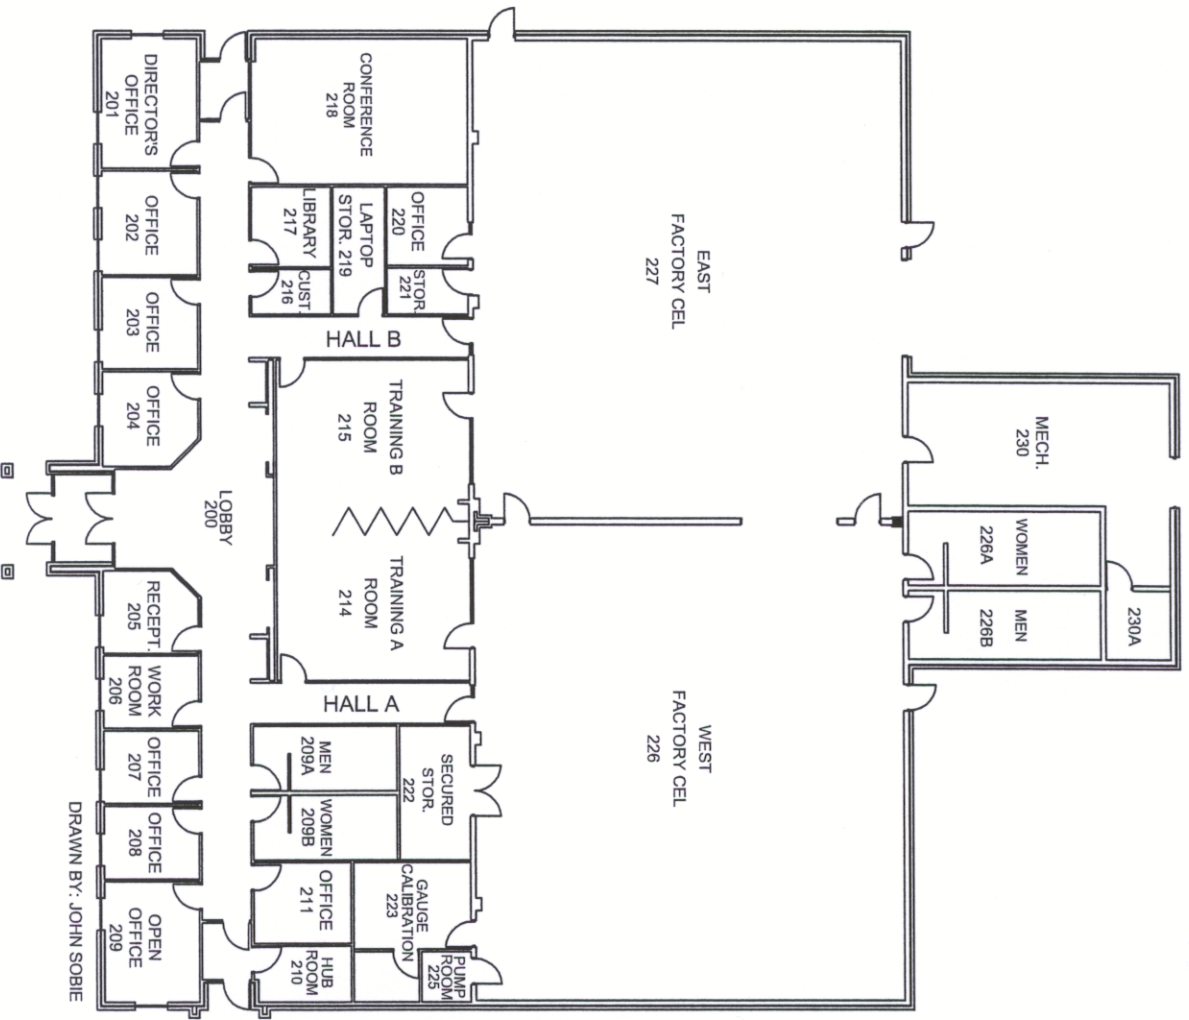

GAST M-TECH

DRAWN BY: JOHN SOBIE